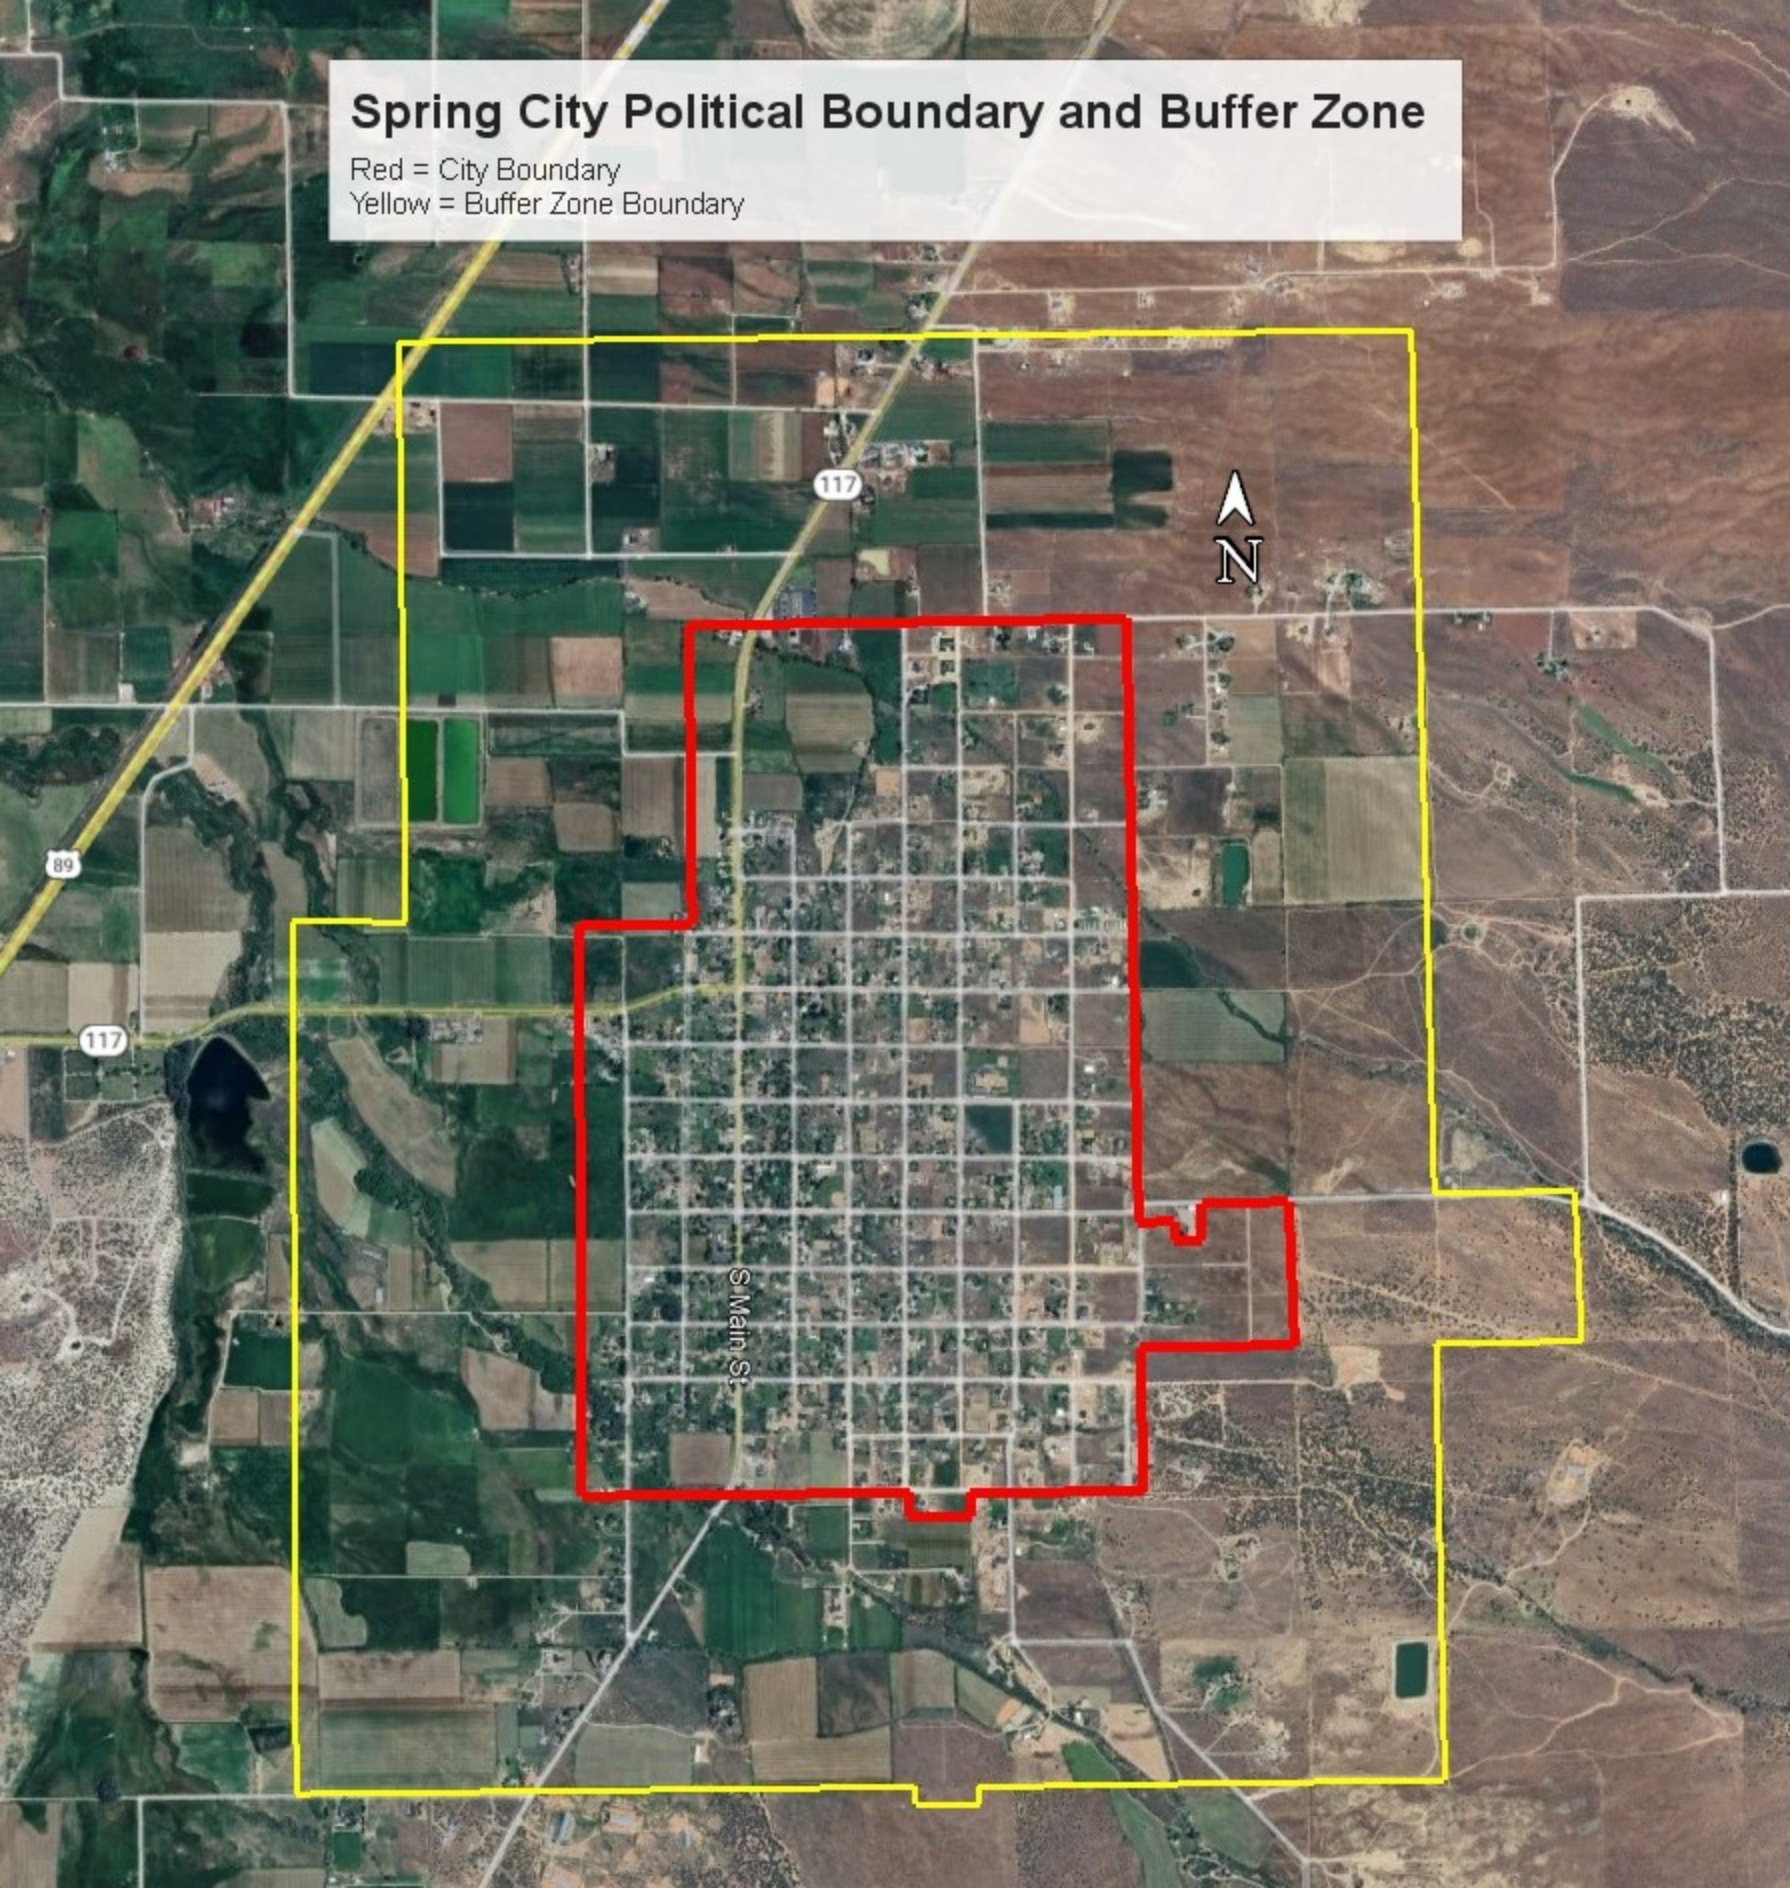

Spring City Political Boundary and Buffer Zone

Red = City Boundary
Yellow = Buffer Zone Boundary

89

117

117

S Main St